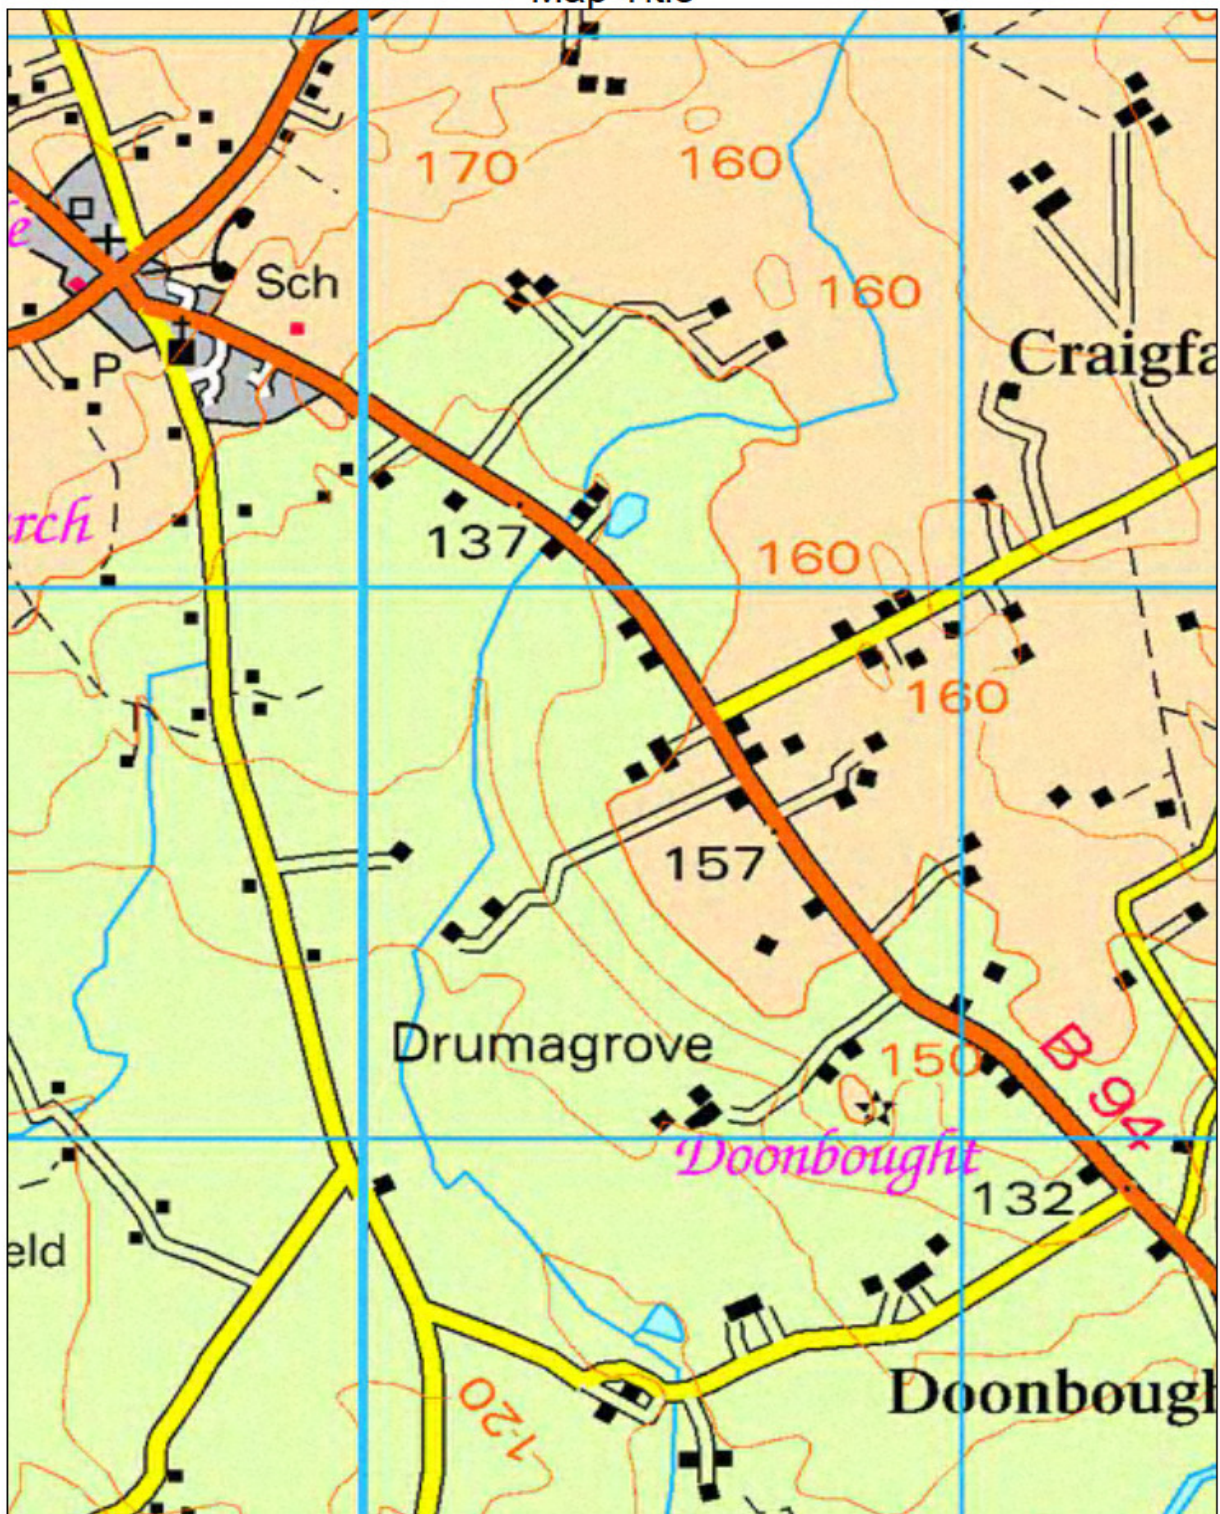

Map Title

750m

License Number: 100000

Operator:	xxxxxx
Department:	xxxxxx
Drawing No:	nnnnnn
Date:	08/11/2012
Scale:	1:8000

General map of Mid Antrim 150 Clough Course