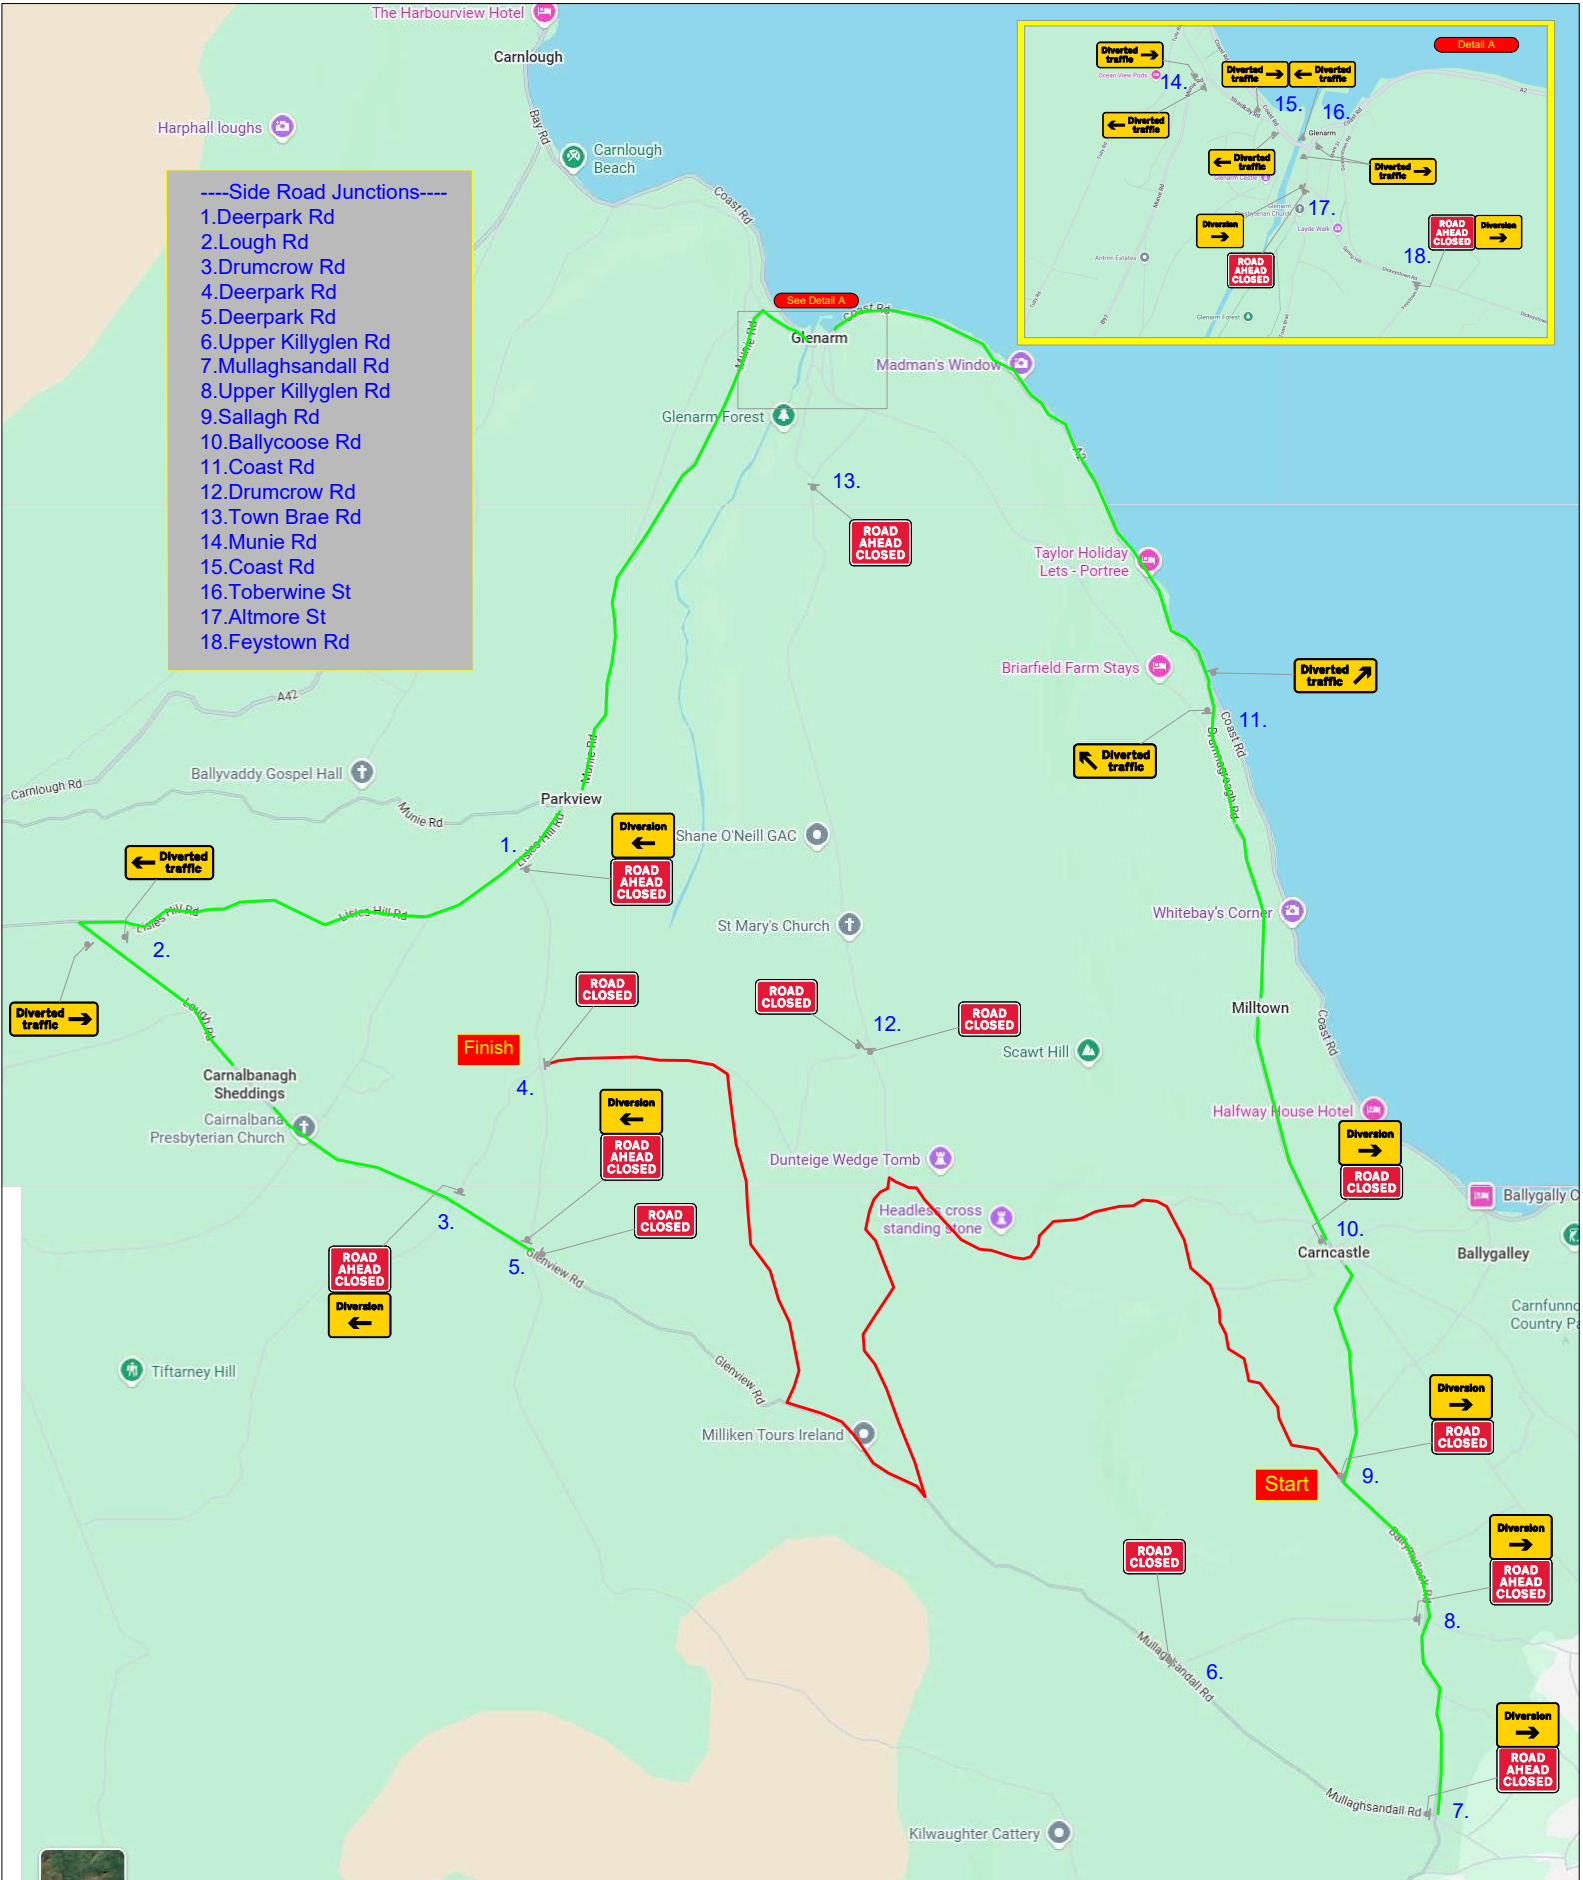

- Side Road Junctions----
1. Deerpark Rd
  2. Lough Rd
  3. Drumcrow Rd
  4. Deerpark Rd
  5. Deerpark Rd
  6. Upper Killyglen Rd
  7. Mullaghsandall Rd
  8. Upper Killyglen Rd
  9. Sallagh Rd
  10. Ballycoose Rd
  11. Coast Rd
  12. Drumcrow Rd
  13. Town Brae Rd
  14. Munie Rd
  15. Coast Rd
  16. Toberwine St
  17. Almore St
  18. Feystown Rd

3 Blacks Lane  
 Ballynahinch  
 Co. Down  
 BT24 8UT  
 TEL: 02897565892

Stages 8 & 11  
 Cairncastle  
 Sat 8th Aug  
 09:30 - 18:30

Client/Project  
 Ulster Rally

Drawn By: Sam Annett

Scale: Not To Scale

Drg No.  
 TM-01

Original Drawing Size  
**A3**