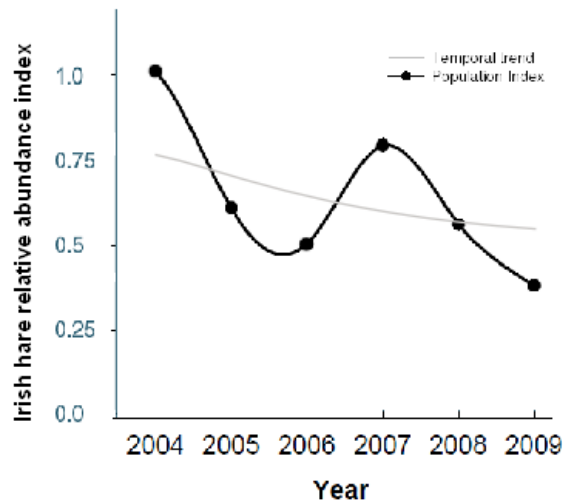

**Appendix 2**

**Survey results showing Irish hare decline in Northern Ireland**

**Fig 1 - Northern Ireland Department of Agriculture Survey 1986-1995**  
Source: Quercus (Data courtesy Alan Bell)

**Fig 2 - NIEA Northern Ireland Hare Survey 2004-2009**  
Source: Quercus

Note: Only valid annual time-series data have been included in these graphs. Both graphs illustrate regular population cycles of three year period now associated with Irish hares. In both cases the underlying temporal trend line — shows an ongoing population decline.