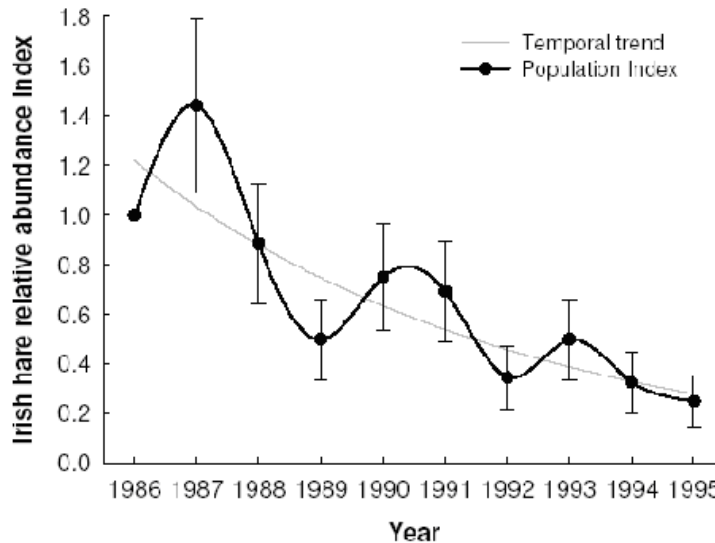

**Appendix 2**

**Survey results showing Irish hare decline in Northern Ireland**

**Fig 1 - Northern Ireland Department of Agriculture Survey 1986-1995**  
Source: Quercus (Data courtesy Alan Bell)

**Fig 2 - NIEA Northern Ireland Hare Survey 2004-2009**  
Source: Quercus

Note: Only valid annual time-series data have been included in these graphs. Both graphs illustrate regular population cycles of three year period now associated with Irish hares. In both cases the underlying temporal trend line — shows an ongoing population decline.