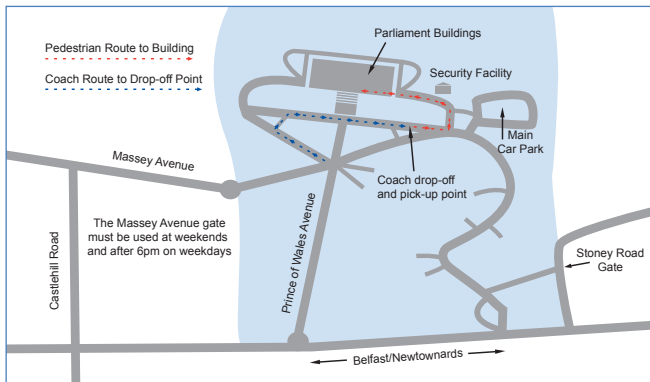

There is no charge for visiting Parliament Buildings. When you arrive you will be asked to go through a security check.

You can arrange a tour of Parliament Buildings by contacting the Events Office on +44 (028)

9052 1802/1975 or e-mailing eventsoffice@niassembly.gov.uk. Tours last 30–45 minutes and provide information on Parliament Buildings, past and present. You will find out how political life in Northern Ireland has developed and about the architecture of the building and Stormont Estate.