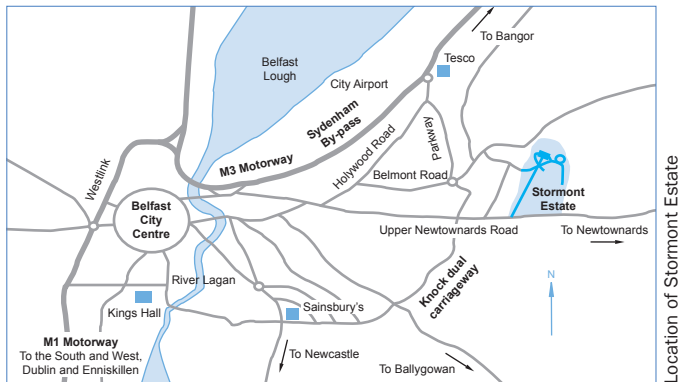

Northern Ireland Assembly

Parliament Buildings in Stormont Estate is where the Northern Ireland Assembly meets to do its work.

There is a regular Metro bus service (20a and 23) to and from Stormont Estate.

You are welcome to visit the Great Hall in Parliament Buildings between 9.00am and 4.00pm, Monday to Friday. You can watch full meetings of the Assembly (plenary sessions) from the Public Gallery on Mondays from 12 noon and on Tuesdays from 10.30am.