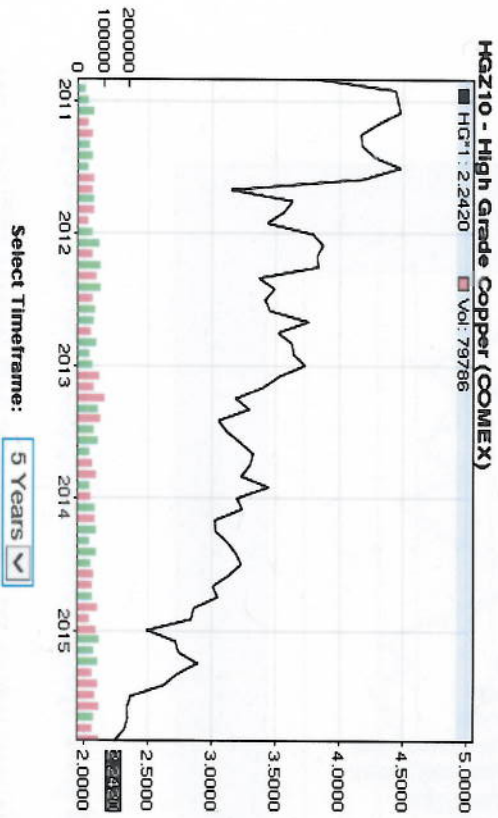

Roy Beggs MLA, presentation to Environment Committee 10/11/2015

Relation between cable/copper theft and price/tonne

<https://www.justice.gov.uk/downloads/legislation/bills-acts/legal-aid-sentencing/laspo-metal-theft-ia.pdf>

Copper Price trends source NASDAQ

<http://www.nasdaq.com/markets/copper.aspx?timeframe=5y>

Copper

Latest Price & Chart for High Grade Copper

End of day Commodity Futures Price Quotes for High Grade Copper