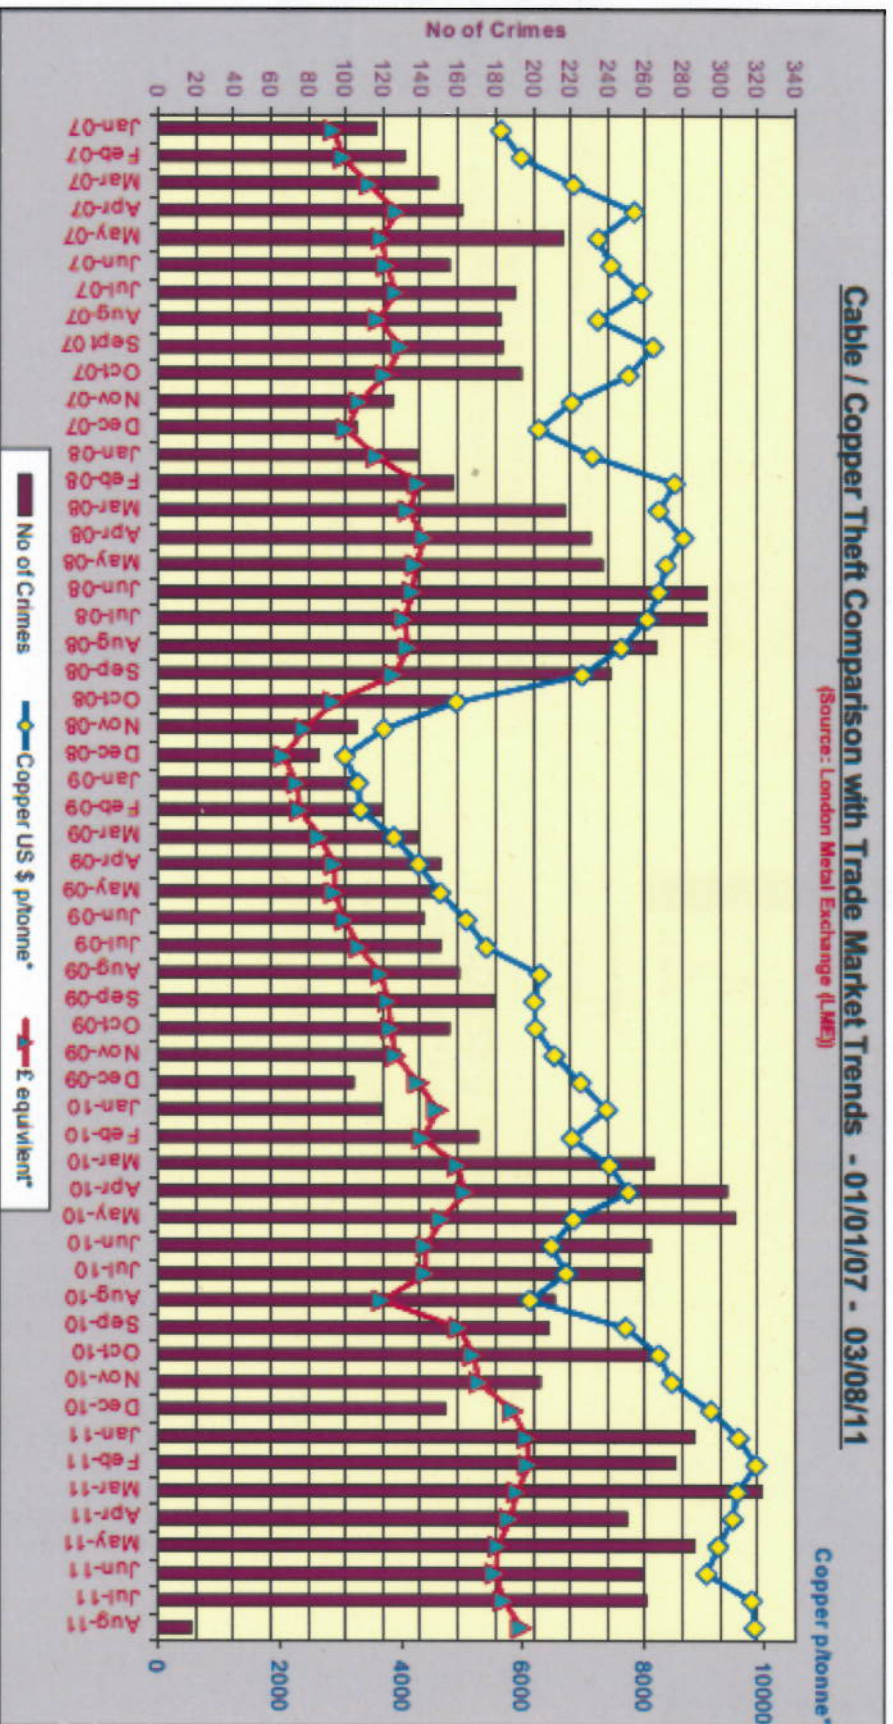

Roy Beggs MLA, presentation to Environment Committee 10/11/2015

Relation between cable/copper theft and price/tonne

<https://www.justice.gov.uk/downloads/legislation/bills-acts/legal-aid-sentencing/laspo-metal-theft-ia.pdf>

Copper Price trends source NASDAQ

<http://www.nasdaq.com/markets/copper.aspx?timeframe=5y>

Copper

Latest Price & Chart for High Grade Copper

End of day Commodity Futures Price Quotes for High Grade Copper

Lead price trends. Source NASDAQ

<http://www.nasdaq.com/symbol/ledd>

Lead Pure Beta ETN Ipath Stock Chart (ETF)

LEDD \$29.6' unch unch

*Delayed - data as of Nov 9, 2015 11:00 ET - Find a broker to begin trading LEDD now